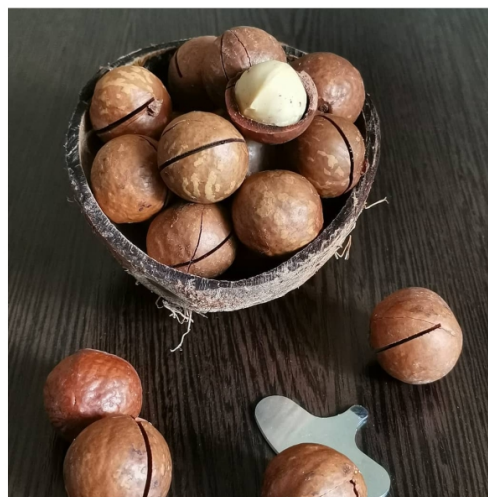

TORSTON

Дуб Бунратти / Oak Bunratti